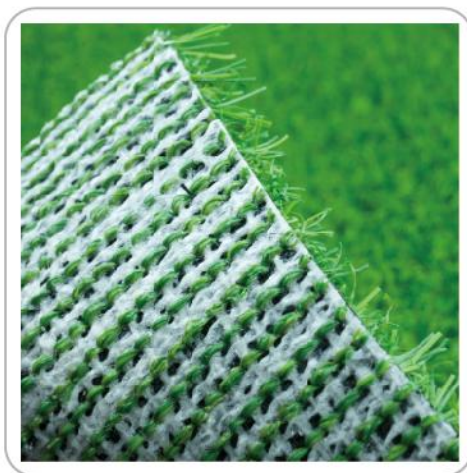

Landscape Turf SUNLISCAPE™

Main Advantages

- ☆ Heat and Frost Resistant
- ☆ UV Stabilized
- ☆ Environmental Friendly
- ☆ Fast Water Drainage

Product Details

▼ Yarn Characteristics

Composition:	PP+PE
DTEX:	5500
Pile Height:	10mm
Gauge:	3/16"
Density:	52500
Blade Shape:	Fibrillating+Flat 
Two Tones:	 

▼ Backing Characteristics

First Layer:	PP Fabric
Second Layer:	Mash Fabric
Composition:	Pure SBR

▼ Manufactured Rolls

Width:	2 Meters or 4 Meters
Length:	25 Meters
Weight:	1.3 KG/m ²
Shipping Diameter:	0.5 Meters
Packing:	PP Bag

 Olive Green  Dark Green  Light Green  Lawn Green  Lemon Green  Thatch  Mud Yellow

The technical data contained herein is by way of example and should not be relied on for any specific application. Sunli Grass will be pleased to provide specific technical data or specifications with respect to any customer's particular applications.