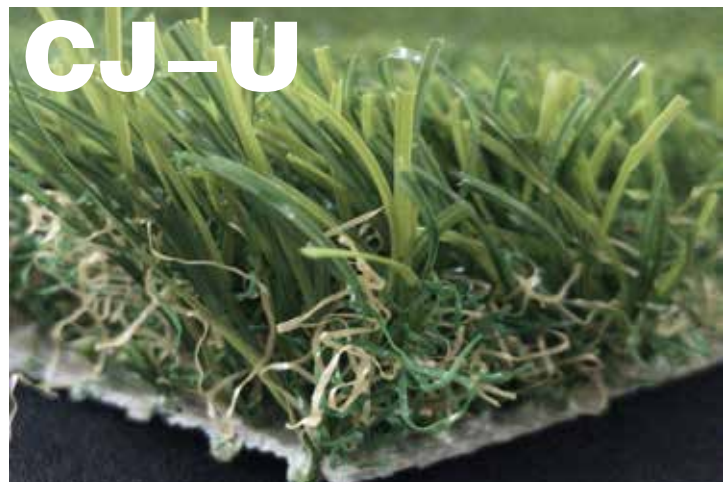

Landscape Turf **RecyCool™**

Main Advantages

- ★ **CoolTech surface**
- ★ **100% Recyclable**
- ★ **Heat and Frost Resistant**
- ★ **UV Stabilized**
- ★ **Flame Resistant Grass Blade**

Product Details

▼ Yarn Characteristics

Composition:	PP+PE+COOL Tech
DTEX:	13300
Pile Height:	45mm
Gauge:	3/8"
Density:	16800
Blade Shape:	C Shape
Four Tones:	● ● ● ●

▼ Backing Characteristics

Primary Layer:	PP Fabric
Secondary Layer:	Mesh PP Fabric
Coating:	Recyclable Polyolefin

▼ Manufactured Rolls

Width:	2 Meters or 4 Meters
Length:	25 Meters
Weight:	3.93 KG/m ²
Shipping Diameter:	0.6 Meters
Packing:	PP Bag

● Olive Green ● Dark Green ● Light Green ● Lawn Green ● Lemon Green ● Thatch ● Mud Yellow