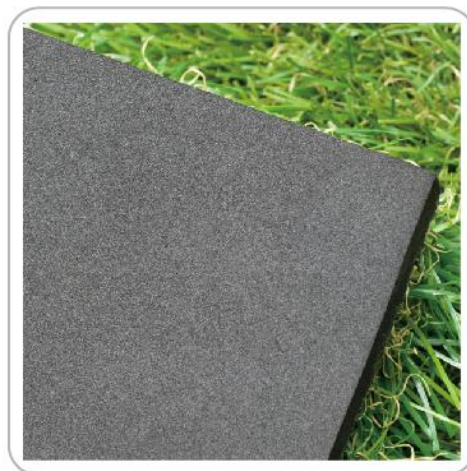

Playground Turf SUNLIGYM™

Main Advantages

- ☆ UV Stabilized
- ☆ Low Maintenance

Product Details

▼ Yarn Characteristics

Composition:	PE
DTEX:	11600-13900
Pile Height:	30-40mm
Gauge:	3/8"
Density:	12600-18900
Blade Shape:	Double Vein 
Three Tones:	

▼ Backing Characteristics

Layer:	EVA Foam
Composition:	SBR

▼ Manufactured Rolls

Width:	0.5 Meters
Length:	0.5 Meters
Weight:	6.36 KG/m ²
Packing:	Carton Box

 Olive Green ● Dark Green ● Light Green ● Lawn Green ● Lemon Green ● Thatch ● Mud Yellow